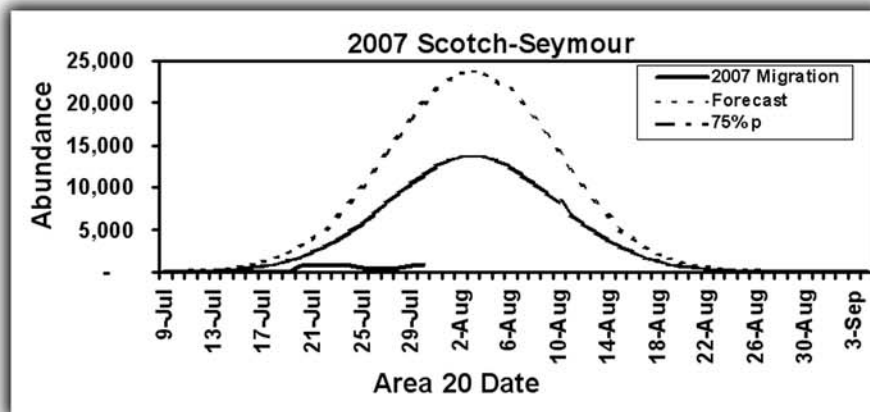

Addendum to the August 3, 2007 issue of the Watershed Talk

Please see above two graphs with information about the Early Summer Run Timing Group.
The August 3, 2007 issue included one graph for the Summer Run Timing Group.