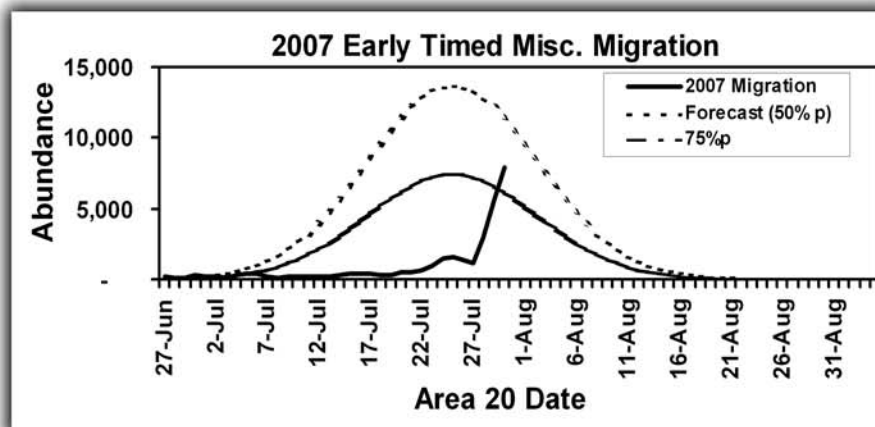

Addendum to the August 3, 2007 issue of the Watershed Talk

Please see above two graphs with information about the Early Summer Run Timing Group.
The August 3, 2007 issue included one graph for the Summer Run Timing Group.