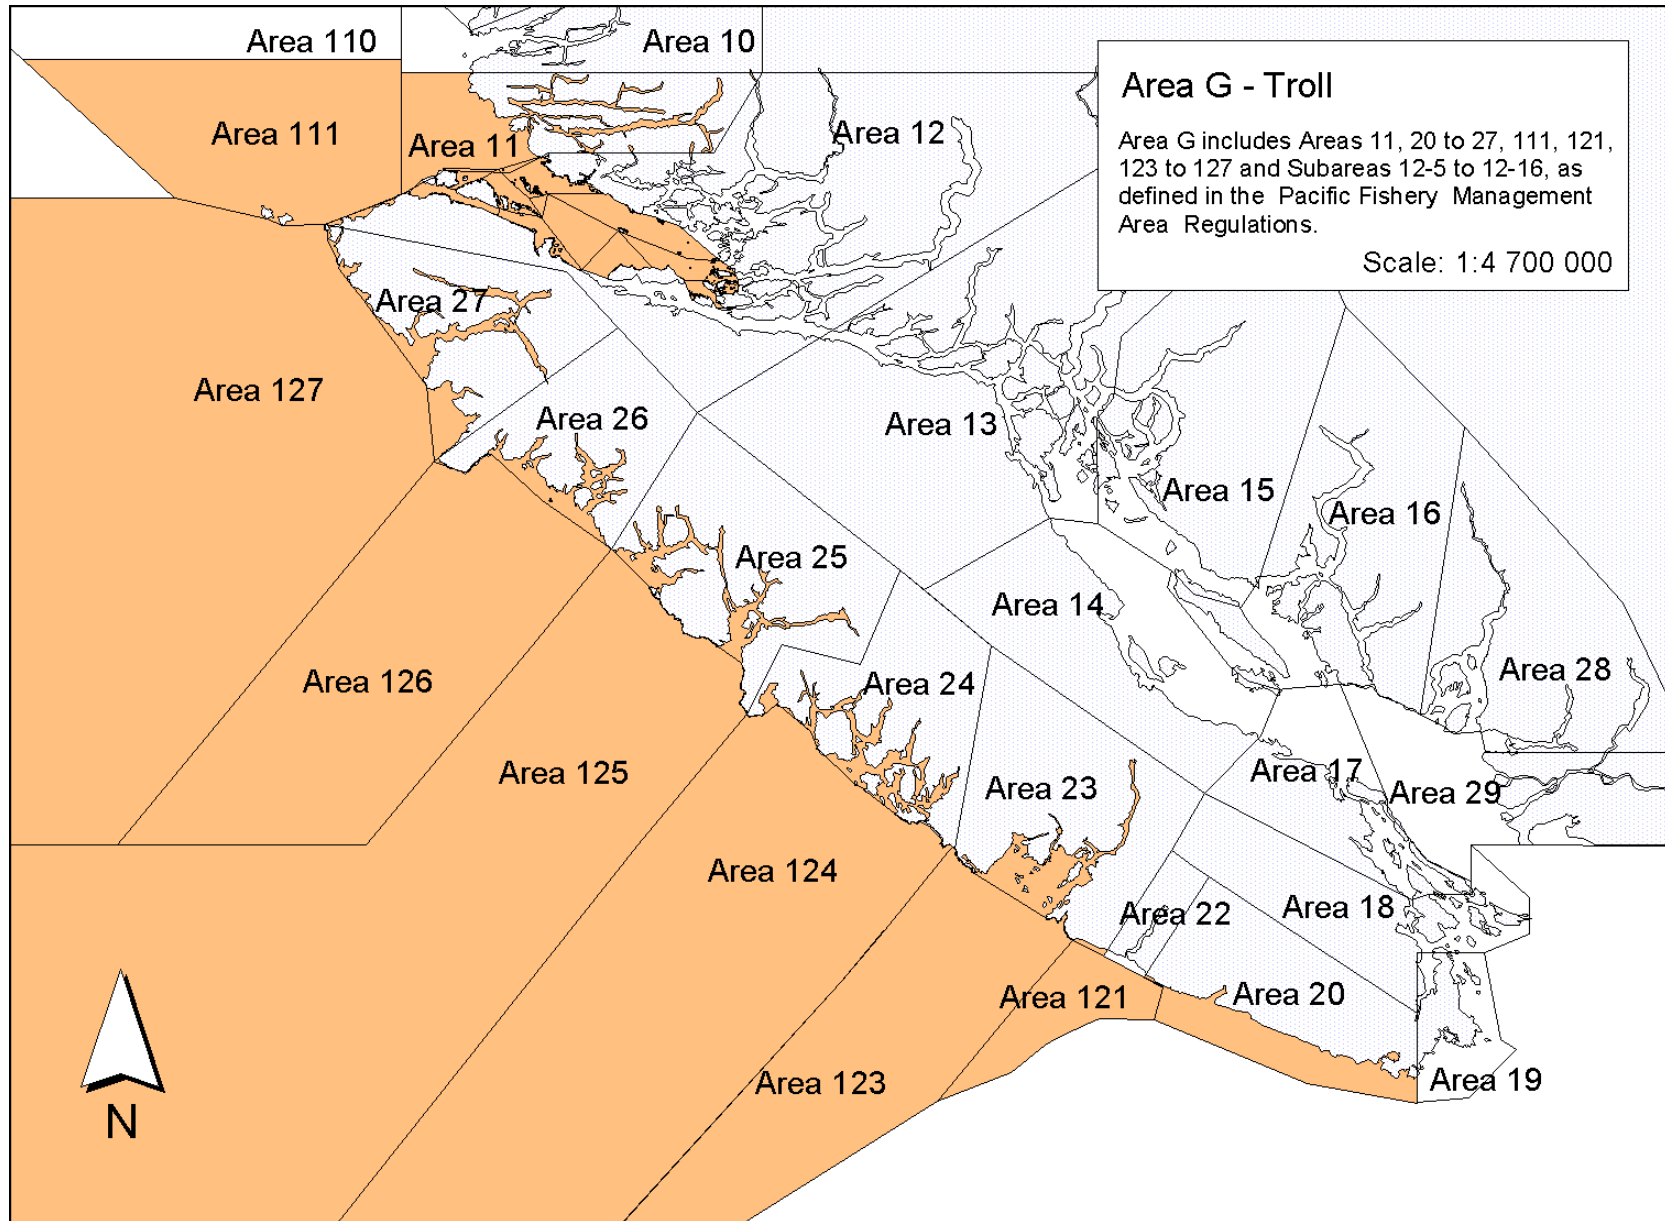

# Maps of South Coast Commercial Licence Areas – Area B Seine

# Maps of South Coast Commercial Licence Areas – Area D Gill Net

# Maps of South Coast Commercial Licence Areas – Area G Troll

### Maps of South Coast Commercial Licence Areas – Area H Troll